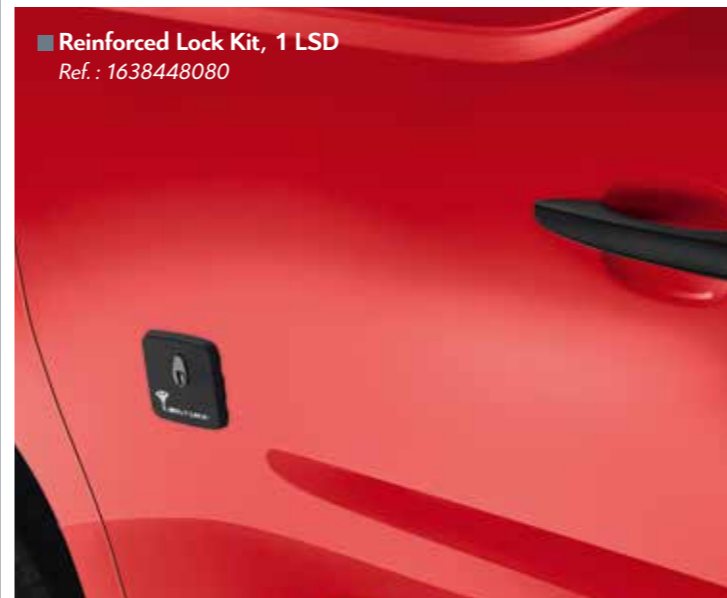

■ **Steering Wheel Security Lock**
Ref. : 1617982780