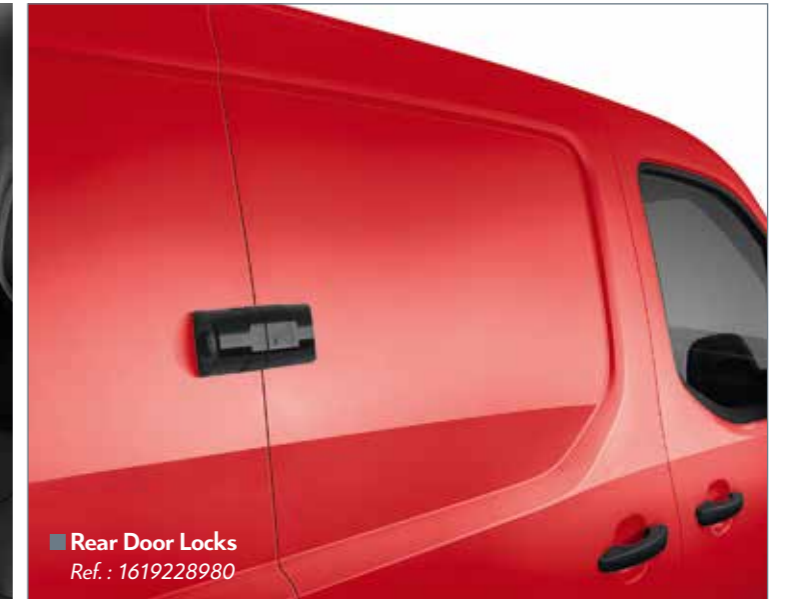

■ **Set of 4 Steel Wheel Locking Bolts**
Ref. : 1611196580