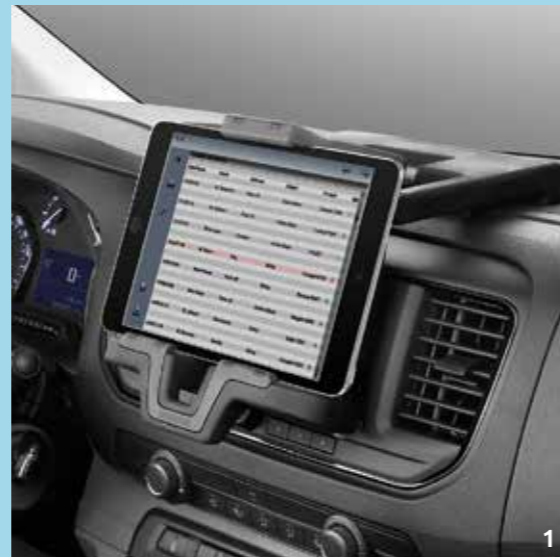

+ MORE SERENITY

Your Citroën Dispatch is an essential source of well-being. The well-being derived from driving in comfort, and experiencing the ergonomic qualities of accessories designed with you in mind.

- 1 - Ashtray
- 2 - Cigarette Lighter
- 3 - Air Freshener
- 4 - Set of 2 Front Wind Deflectors
- 5 - Anti-Slip Dashboard Mat
- 6 - Rear Parking Sensors

PARKING ASSISTANCE

Citroën helps you park in those difficult spaces with a parking sensor system. An audible signal indicates any obstacles, so parking becomes easier.

+ MORE INNOVATION

Your Citroën Dispatch is much more than just a vehicle. Its advanced technology and multimedia equipment will take you to a new level of comfort and pleasure. Driving becomes an enjoyable experience in an atmosphere that is more relaxed and user-friendly than ever before.

Features include Lifetime Maps, Advanced Lane Guidance, Tap on the Map & Go and an intuitive Quick Search facility for finding your destination.

*Model Dependent

DID YOU SAY MOBILE?

Stay safely connected with the outside world with Citroën mobile accessories. Hands-free kits, telephone holders and chargers make using your smartphone in your vehicle easy. You can't do without them!*