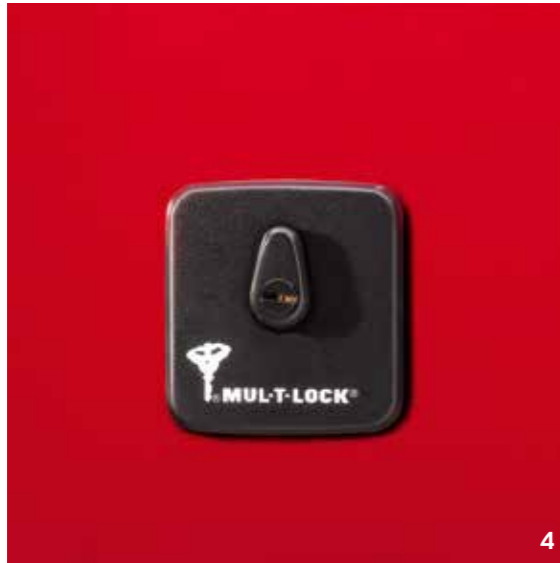

PROTECTION

- 4 - Security Door Lock
- 5 - Rear Door Locks
- 6 - Reflective Strips

4