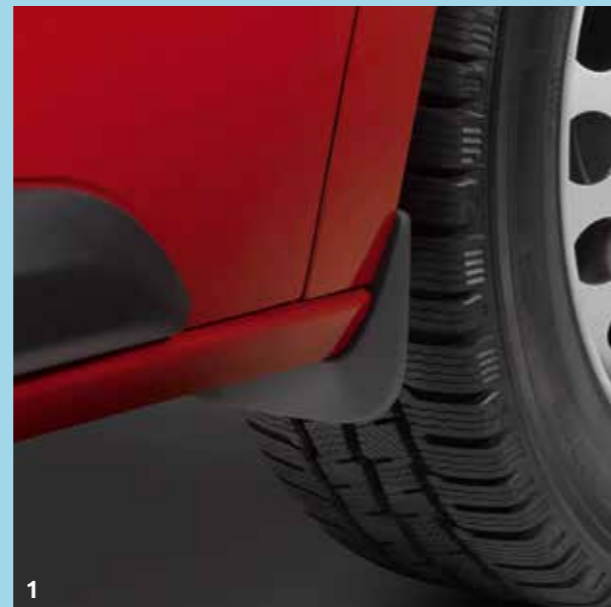

+ MORE CARE

Compact, modern and elegant, your Citroën Dispatch has instant appeal. And Citroën's protective equipment helps you to keep your car looking as splendid as the day you first drove it home.

FLOOR MATS

An effective barrier against daily wear and tear, Citroën floor mats are designed to fit the specific features of your Citroën Dispatch. They are easy to fit, hard-wearing and resistant. Driver-side safety is enhanced by their excellent grip, they also reveal impressive design and creativity.

- 1 - Set of 2 Front Mud Flaps
- 2 - Set of 2 Rear Mud Flaps
- 3 - Front Rubber Mats